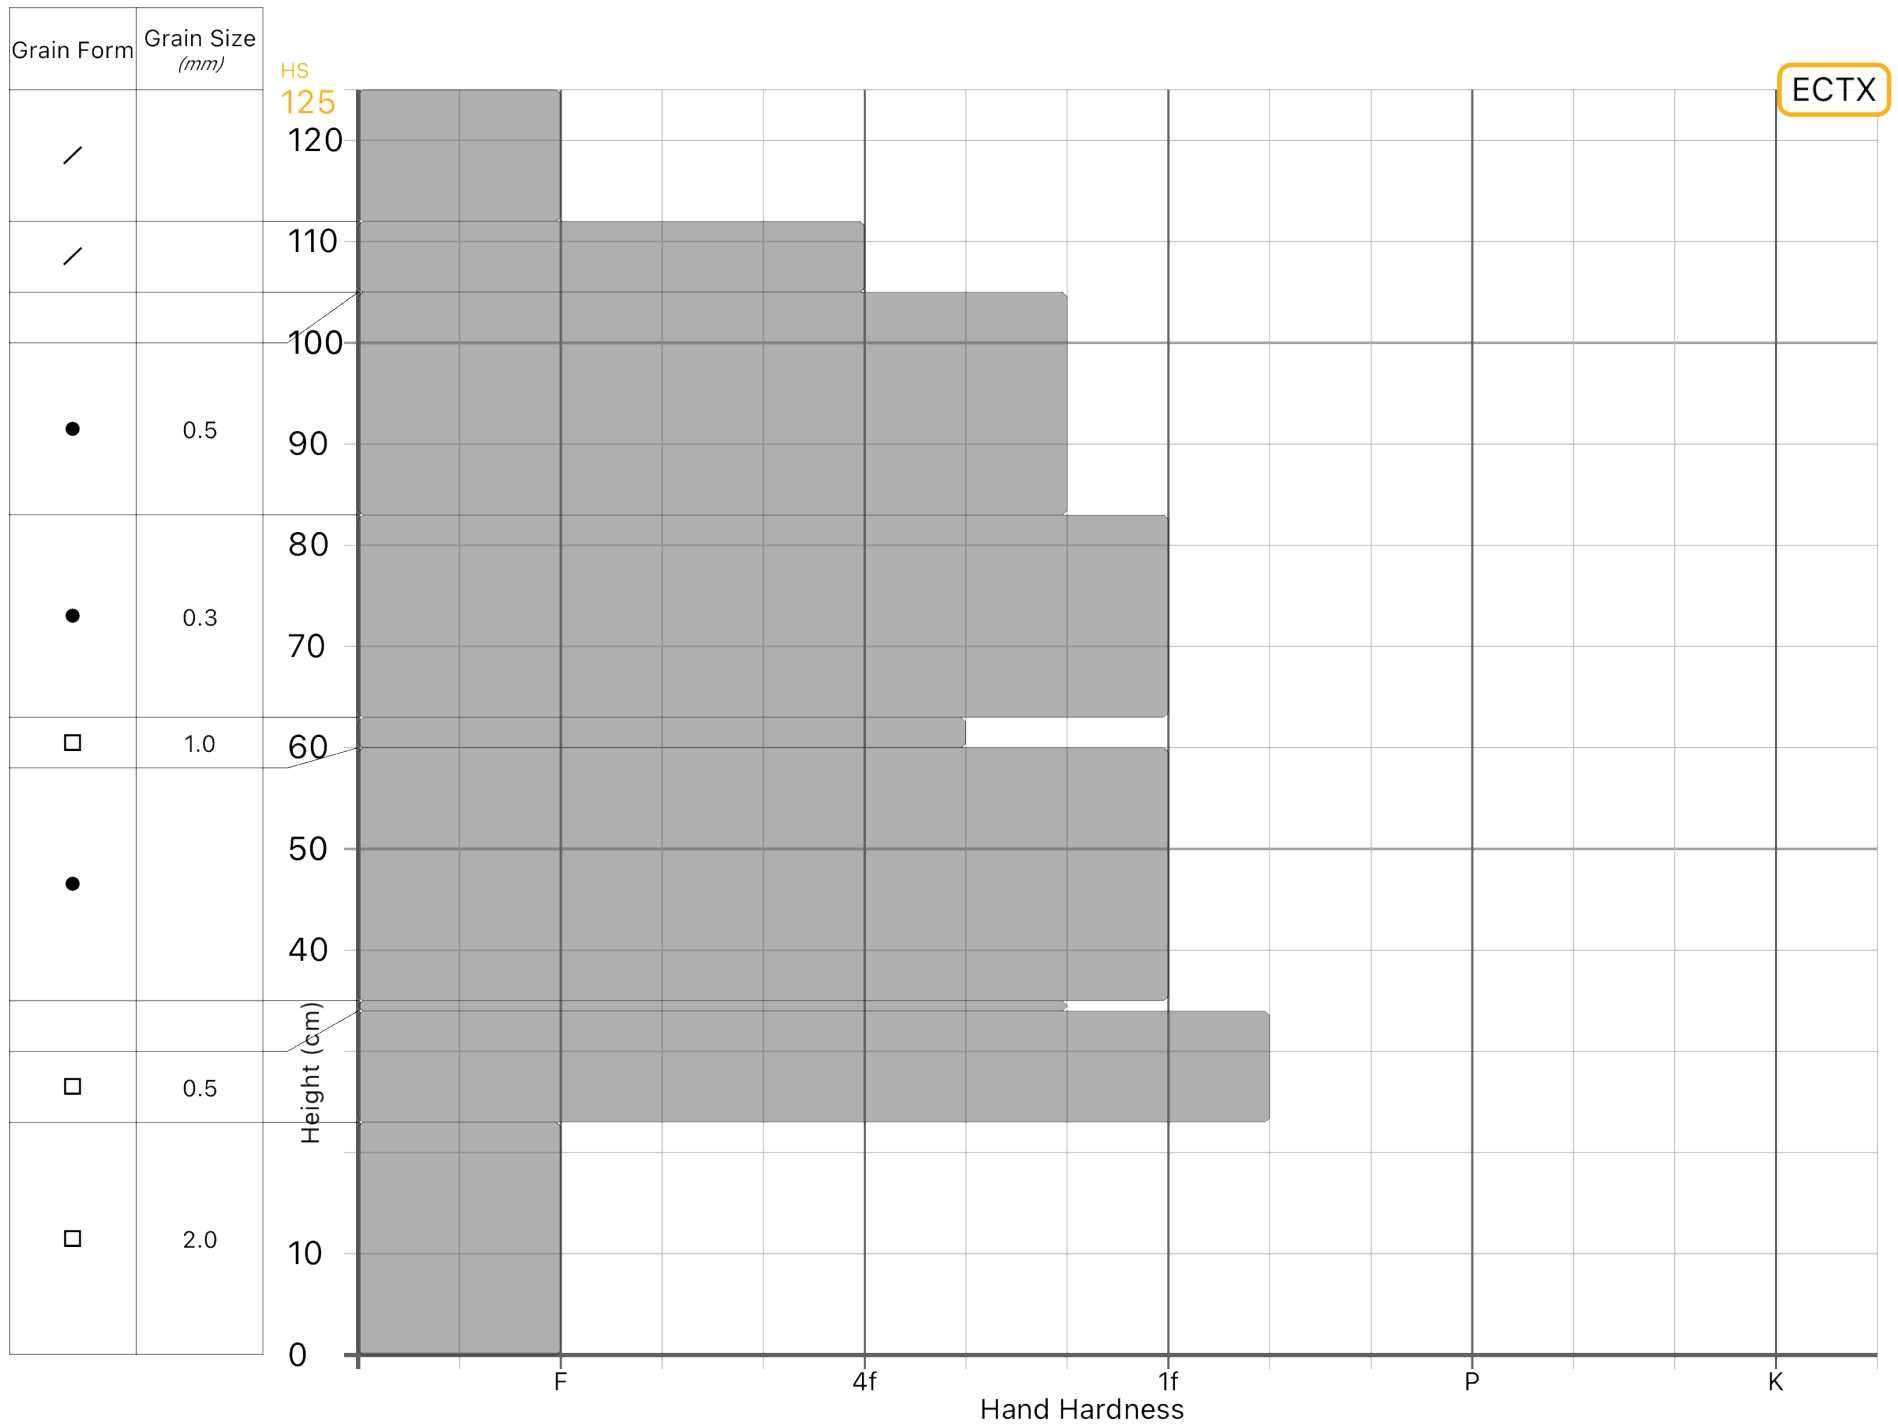

Profile Name: **broads**

General

🕒 Date: **2025-01-15 14:56:53.000**
 👤 Observer: **kiira antenucci**
 🏠 Org:

Location

📍 Elevation: **8293ft**
 ☀️ Aspect: **E**
 📐 Slope: **24°**
 📍 Lat/Lng: **40.6141,-111.7181**

Weather

🌡️ Air Temperature: --
 ☁️ Sky Cover: --
 ❄️ Precipitation: --
 🌬️ Wind: --
 🏃 Blowing Snow: --

Snow Conditions

📏 Total Snow Depth (HS): **125cm**
 ❄️ Surface Grain: --
 🚶 Foot Pen: --
 🏂 Ski Pen: --