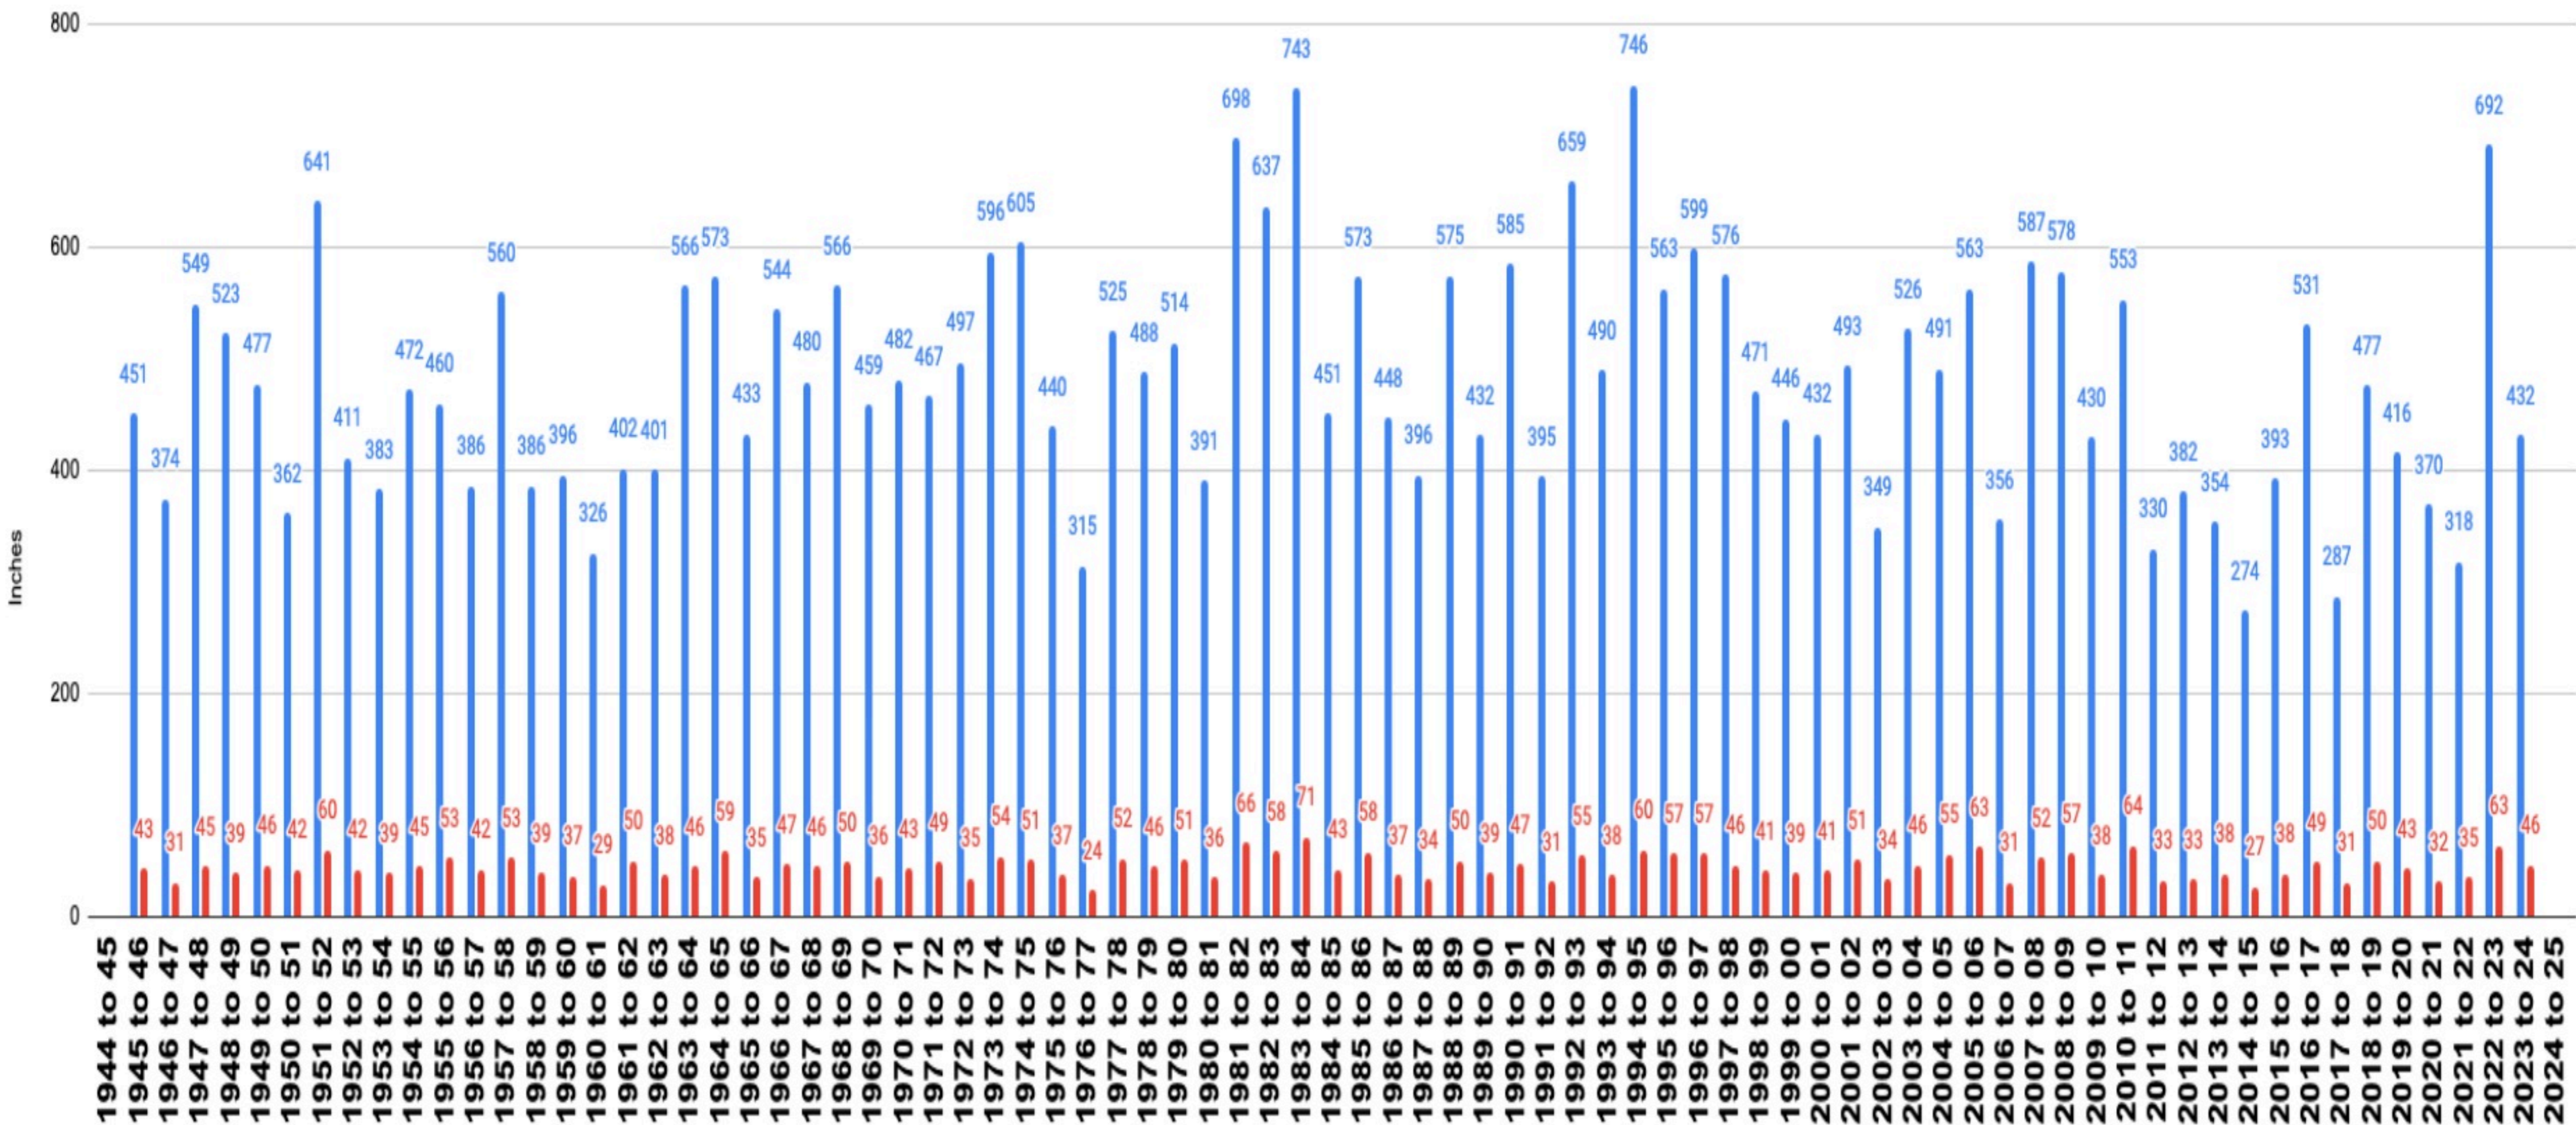

# Alta Guard Snow and Water

Snow Water

October-May Winter Season